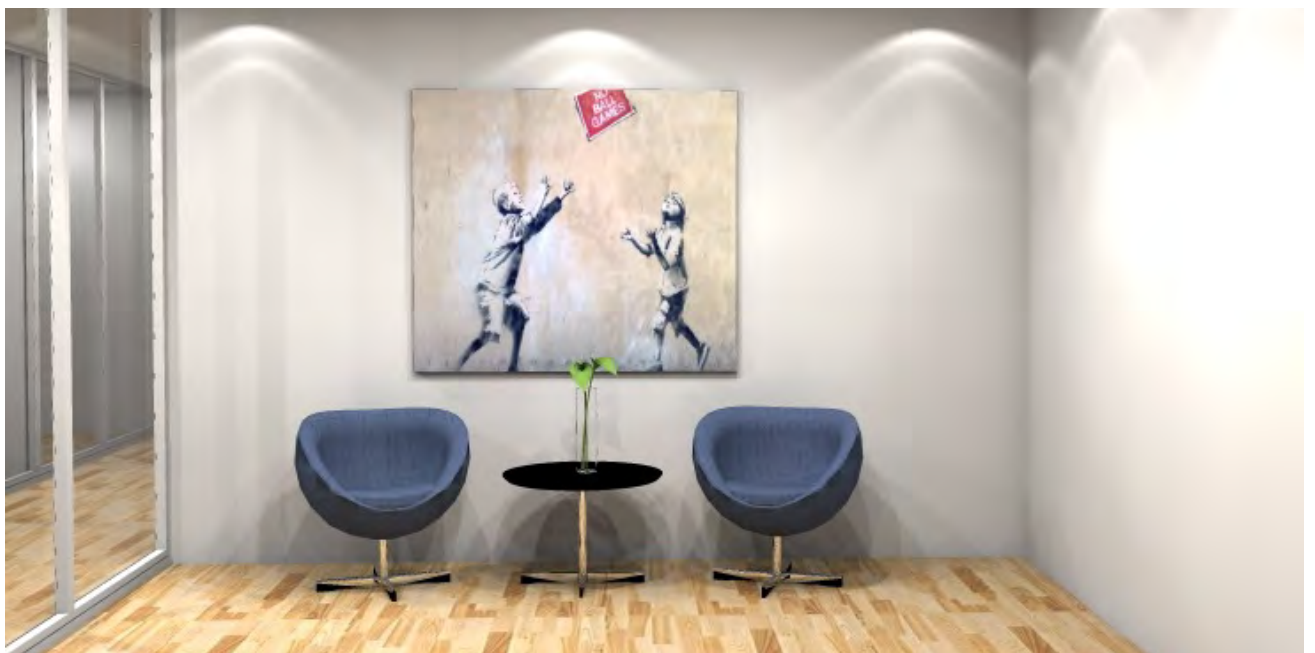

# Planet

Design: Sven Ivar Dysthe

The Planet chair was designed by Sven Ivar Dysthe in 1965. The chair is an established Norwegian furniture classic, acknowledged internationally. The encompassing round shape provides a very pleasant/comfortable sitting experience. Planet chair comes with swivel base and optional tilting device for optimum functionality. This chair with its precise round shape complements interiors like the quiet room, reception areas, lounge and mingling areas, and at home.

Base:  
Turns 360 degrees.  
Chrome.  
Wooden parts in Birch, white- or black stain.  
Plastic gliders.

## Dimensions:

W: 75 cm H: 75 cm D: 64 cm SH: 43 cm  
W 29.5" H 29.5" D 25.2" SH 17"

# Planet

Design: Sven Ivar Dysthe

**FORA FORM**

Wherever people meet.

Sitting group with Manhattan Soft sofa, Planet chairs, Misto and Cup table.